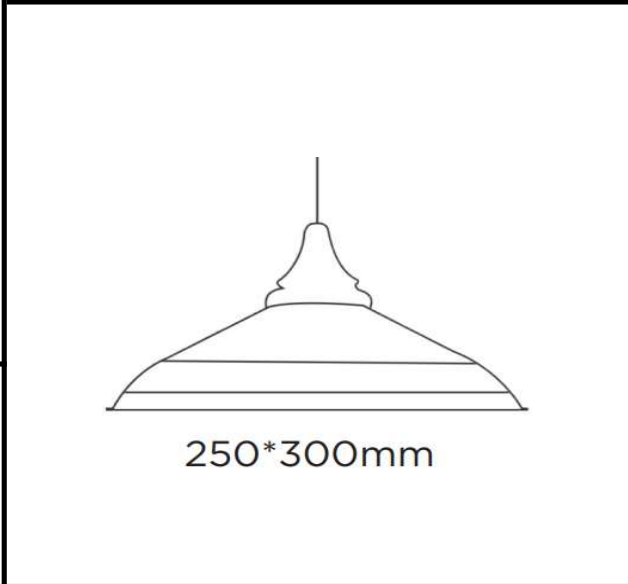

Dimension diagram

Remarks:-

Address: Plot #7 Saroorpur-Nangla Industrial Area,Ballabgarh-Sohna Road,Faridabad-121005
Email: info@sovitron.com